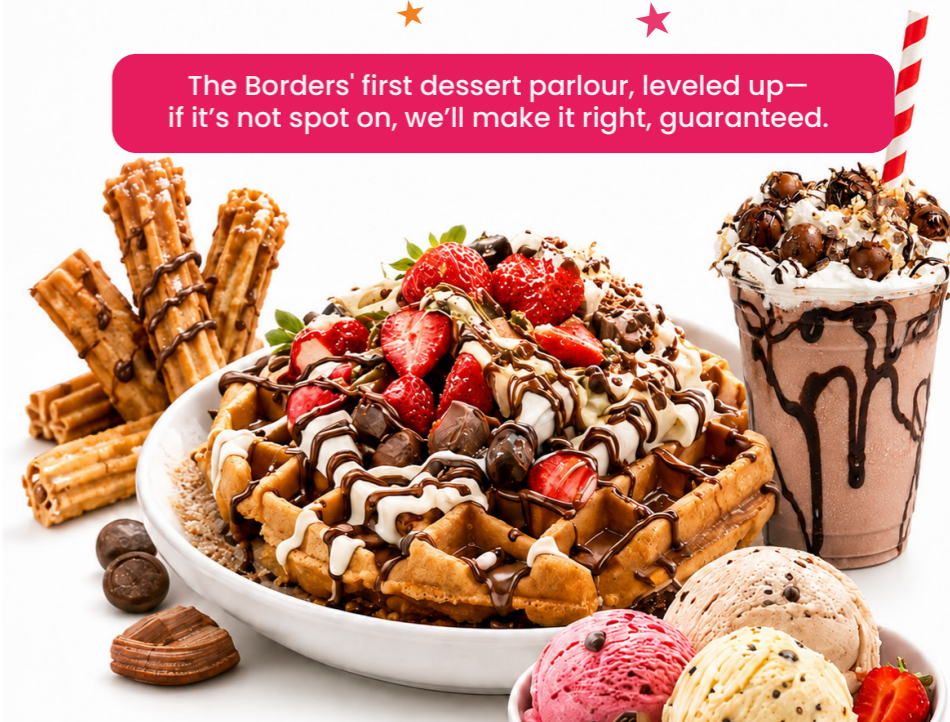

WAFFLES 'N' CHILL

The Borders' first dessert parlour, leveled up— if it's not spot on, we'll make it right, guaranteed.